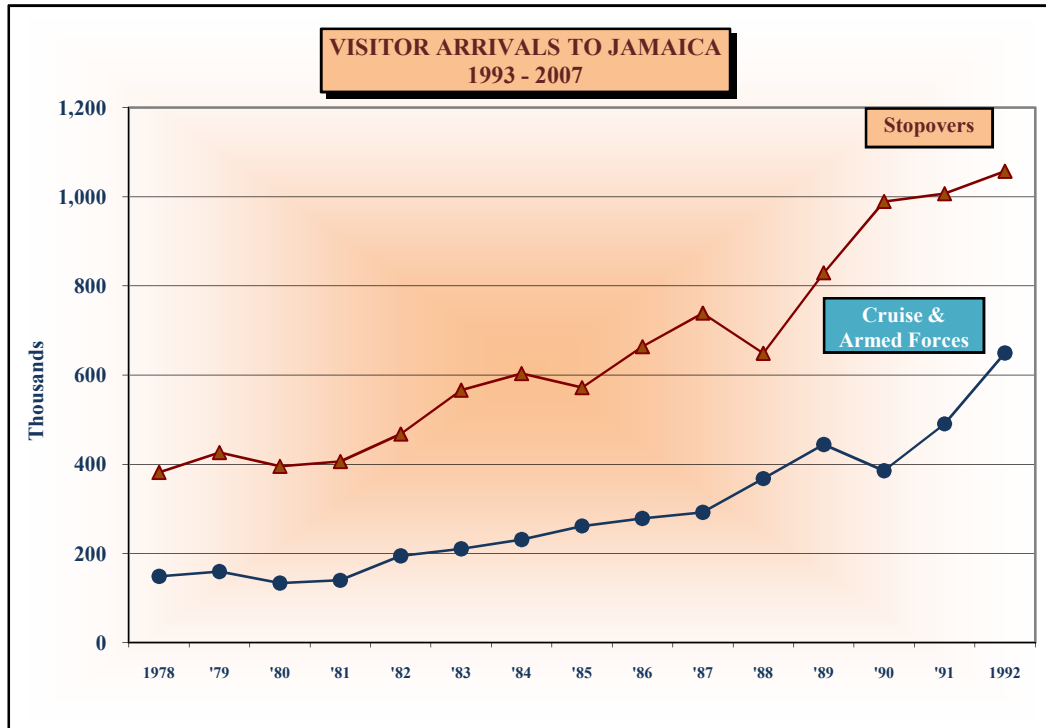

TABLE 1
VISITOR ARRIVALS TO JAMAICA
1978 - 1992

	STOPOVERS	CRUISE PASSENGERS	ARMED FORCES
1978	381,818	148,644	2,402
1979	426,540	159,577	7,454
1980	395,340	133,423	14,325
1981	406,355	139,672	5,851
1982	467,763	194,430	8,009
1983	566,151	210,153	6,639
1984	603,436	231,039	9,299
1985	571,713	261,508	13,495
1986	663,593	278,507	12,521
1987	738,827	292,156	6,651
1988	648,873	367,732	3,688
1989	829,288	444,054	4,411
1990	989,275	385,205	10,093
1991	1,006,804	490,473	5,426
1992	1,057,182	649,517	4,570

Fig. 1